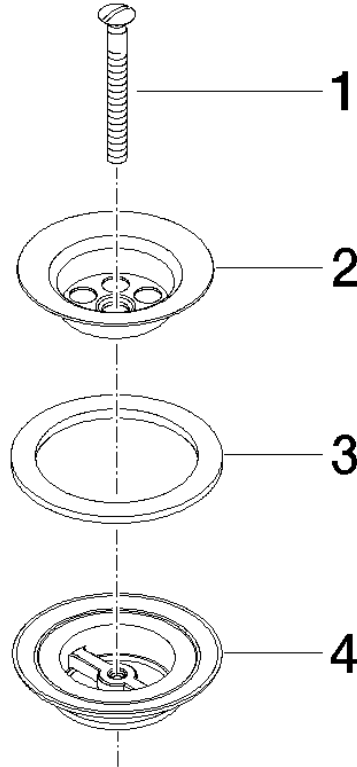

Grated waste 1 1/4" - Brushed Champagne (22kt Gold)

IMO

10 100 970

Fits: IMO, LULU, MADISON, MEM, TARA,  
CL.1, LISSÉ, VAIA, META, CYO

	Brushed Champagne (22kt Gold)	10 100 970-46
	Chrome	10 100 970-00
	Brushed Platinum	10 100 970-06
	Platinum	10 100 970-08
	Durabross (23kt Gold)	10 100 970-09
	Dark Chrome	10 100 970-19
	Light Gold	10 100 970-26
	Brushed Light Gold	10 100 970-27
	Brushed Durabross (23kt Gold)	10 100 970-28
	Brushed Bronze	10 100 970-42
	Champagne (22kt Gold)	10 100 970-47
	Brushed Chrome	10 100 970-93
	Brushed Dark Platinum	10 100 970-99

Grated waste 1 1/4" - Brushed Champagne (22kt Gold)

---

IMO

10 100 970

10 100 970

10 100 970

Parts for other finishes can be found here: [Chrome](#)

### Spare parts list

No.	Item Number	Name	Quantity used	Delivery time
1	09 30 30 115-46	screw	1	30
2	09 11 01 005-46	strainer	1	30
3	09 14 03 005 90	seal	1	60
4	09 11 01 007-07	pop-up waste	1	60